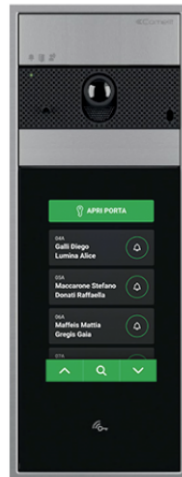

UT8090S

WALL-MNT COMPLETE VIDEO+TOUCH ULTRA ENT.PAN., VIP

Ultra series surface-mounted audio/video entrance panel with 5" Touchscreen module for IP (ViP) system. Twilight sensor for touchscreen backlighting management. Omnidirectional digital microphone and double loudspeaker for high-fidelity audio. Wide-angle colour video camera with 160° horizontal, 100° vertical field of vision. Audio-visual indications for disabled individuals assistance request. 5" high-visibility capacitive display with impact-proof glass and theme selection (black or white). User-friendly graphic interface, can be customised with virtual call buttons or a number keypad to call the user directly when the code is known. Access control function with audio or audio/video module output and system actuator activation. Option of customising the buttons for direct calls to the switchboard, commercial activities with corresponding logos and viewing welcome messages. It has a Wiegand output for interfacing with access control systems, an RFID reader for activating an opening using keys or Comelit cards, and a Bluetooth connection. Consists of audio/video module art. UT8020, Touch module art. UT9270 and surface-mounted housing art. UT9173. Just 35 mm protrusion from the wall. Dimensions (L x H x D): 110x289x35 mm.

AWARDS

UT8090S

WALL-MNT COMPLETE VIDEO+TOUCH ULTRA ENT.PAN., VIP

DESIGN
MILANO

UT8090S

WALL-MNT COMPLETE VIDEO+TOUCH ULTRA ENT.PAN., VIP

GENERAL DATA

Type	Modular
Height (mm)	317.5
Width (mm)	125.5
Depth (mm)	35
Product weight (g)	2000
Product color	Aluminium, Black RAL9005
Wall-mounted	Yes

COMPATIBLE SYSTEMS

ViP	Yes
-----	-----

DISPLAY

Display type	TFT
Display size (")	5
Touch screen	Yes, capacitive
Resolution (pixel)	800x480

AUDIO FEATURES

Microphone	MEMS audio digital sensor, omnidirectional
Loudspeaker	28mm (Ø), 8 Ohm, 1W (2)
Technologies implemented	Echo canceling
Audio compression	G.711 A-Law