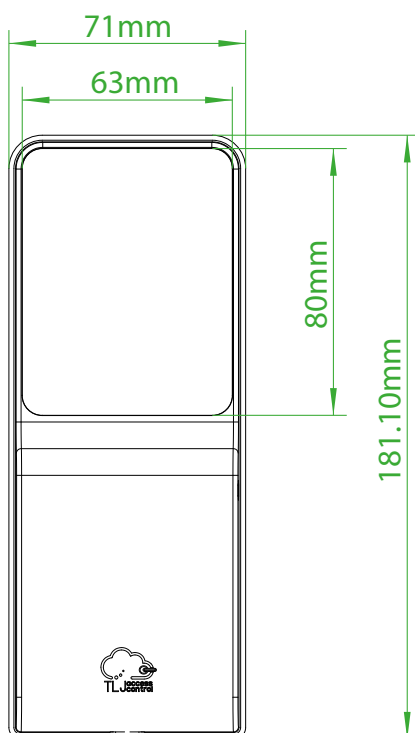

Z-Wave

online access control

The Zpad by TLJ is an online, realtime wireless digital keypad which pairs to compatible TLJ locks without any cables. Utilising 4x AA batteries, the Zpad simply mounts to wall aside the door and offers combination code entry.

Although commonly attributed as old tech - Keypad entry is a unique method of access control; no keycard or fob to collect and no smartphone app to download.