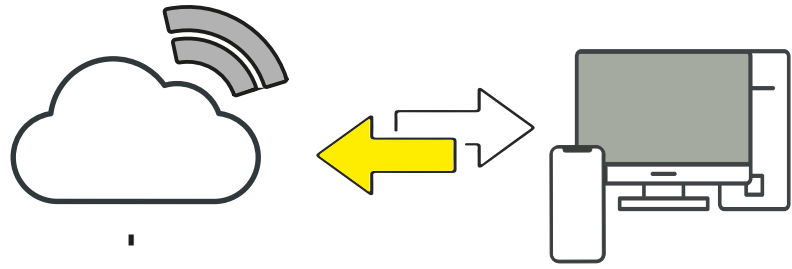

TLJ Identity

TLJ-INV-ZWV-L - Invisible, Zwave, Left hand
TLJ-INV-ZWV-R - Invisible, Zwave, Right hand

Invisible by TLJ

Remote or local management by administrator

Zwave connection to Hub & Cloud server

Credential options to operate the door lock