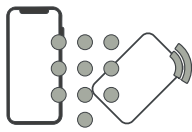

A TLJ Zpad integrators guide is available upon request.

Compatible Locks

TLJ-INF-SS-ZWV-L-E - Infinity lock, Stainless steel, Zwave, Left hand, Euro lock case
TLJ-INF-SS-ZWV-R-E - Infinity lock, Stainless steel, Zwave, Right hand, Euro lock case
TLJ-INF-SS-ZWV-L-A - Infinity lock, Stainless steel, Zwave, Left hand, American lock case
TLJ-INF-SS-ZWV-L-A - Infinity lock, Stainless steel, Zwave, Right hand, American lock case

TLJ Infinity

TLJ-REZ-SS-ZWV - RezLok, Stainless steel, Zwave
TLJ-REZ-BL-ZWV - RezLok, Matt Black, Zwave

TLJ RezLok

TLJ-IDEN-SC-ZWV-L-E - Identity lock, Satin Chrome, Zwave, Left hand, Euro lock case
TLJ-IDEN-SC-ZWV-R-E - Identity lock, Satin Chrome, Zwave, Right hand, Euro lock case
TLJ-IDEN-SC-ZWV-L-A - Identity lock, Satin Chrome, Zwave, Left hand, American lock case
TLJ-IDEN-SC-ZWV-R-A - Identity lock, Satin Chrome, Zwave, Right hand, American lock case

TLJ Identity

TLJ-INV-ZWV-L - Invisible, Zwave, Left hand
TLJ-INV-ZWV-R - Invisible, Zwave, Right hand

Invisible by TLJ

Remote or local management by administrator

Zwave connection to Hub & Cloud server

Credential options to operate the door lock