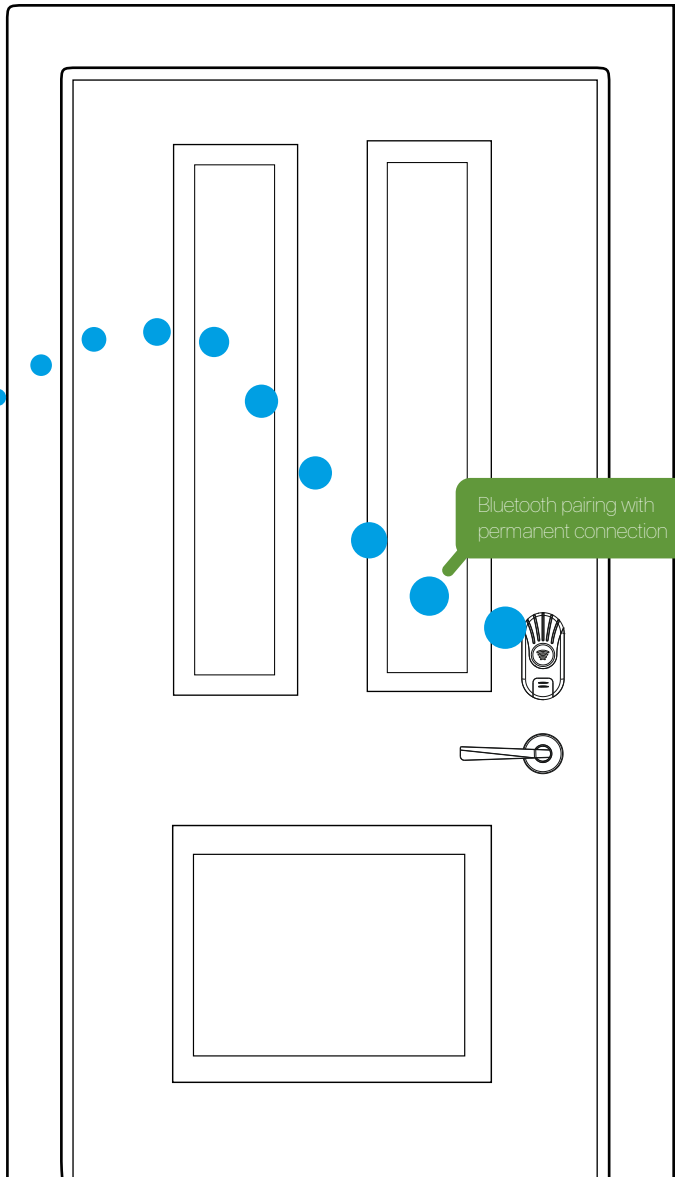

Although commonly attributed as old tech - Keypad entry is a unique method of access control; no keycard or fob to collect and no smartphone app to download.

1 2 3 4 5 6 7 8 9 0 ↵

What is Z-Wave?

Z-Wave is a wireless communications protocol used commonly for home automation. It is a mesh network using low-energy radiowaves (800 - 900Mhz) to communicate from appliance to appliance, allowing for wireless control of residential products and other devices, such as lighting, door locks, thermostats & leak detection sensors. Z-Wave devices can be controlled via the Internet from a smart phone, tablet, or computer, and also locally through a voice assistant, key card or wall-mounted control panel with a Z-Wave gateway or central control device serving as both the hub controller and portal. Z-Wave provides the platform for a synergy between different manufacturers of different appliances to communicate under a single protocol.

TLJ Identity

TLJ-INV-ZWV-L - Invisible, Zwave, Left hand
TLJ-INV-ZWV-R - Invisible, Zwave, Right hand

Invisible by TLJ

Remote or local management by administrator

Zwave connection to Hub & Cloud server

Credential options to operate the door lock