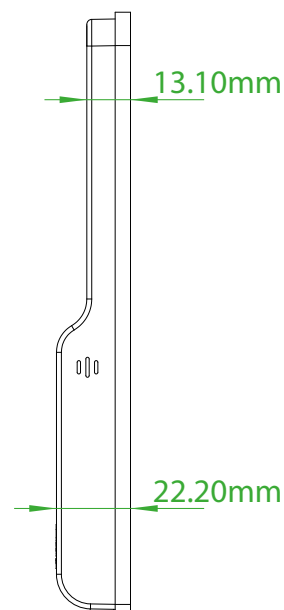

Z-Wave

online access control

The Zpad by TLJ is an online, realtime wireless digital keypad which pairs to compatible TLJ locks without any cables. Utilising 4x AA batteries, the Zpad simply mounts to wall aside the door and offers combination code entry.

Although commonly attributed as old tech - Keypad entry is a unique method of access control; no keycard or fob to collect and no smartphone app to download.