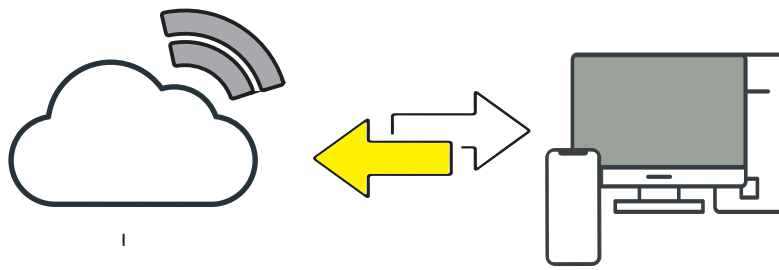

TLJ Identity

TLJ-INV-ZWV-L – Invisible, Zwave, Left hand
TLJ-INV-ZWV-R – Invisible, Zwave, Right hand

Invisible by TLJ

Remote or local management by administrator

Zwave connection to Hub & Cloud server

Credential options to operate the door lock