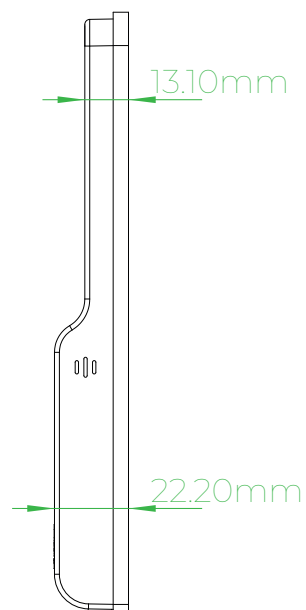

Zpad

wireless keypad

Z-Wave

online access control

The Zpad by TLJ is an online, realtime wireless digital keypad which pairs to compatible TLJ locks without any cables. Utilising 4x AA batteries, the Zpad simply mounts to wall aside the door and offers combination code entry.

Although commonly attributed as old tech - Keypad entry is a unique method of access control; no keycard or fob to collect and no smartphone app to download.

What is Z-Wave?

Z-Wave is a wireless communications protocol used commonly for home automation. It is a mesh network using low-energy radiowaves (800 - 900Mhz) to communicate from appliance to appliance, allowing for wireless control of residential products and other devices, such as lighting, door locks, thermostats & leak detection sensors. Z-Wave devices can be controlled via the Internet from a smart phone, tablet, or computer, and also locally through a voice assistant, key card or wall-mounted control panel with a Z-Wave gateway or central control device serving as both the hub controller and portal. Z-Wave provides the platform for a synergy between different manufacturers of different appliances to communicate under a single protocol.