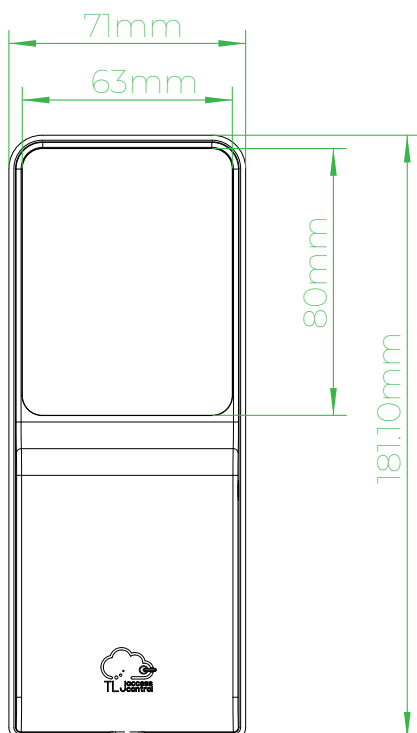

Z-Wave

online access control

The Zpad by TLJ is an online, realtime wireless digital keypad which pairs to compatible TLJ locks without any cables. Utilising 4x AA batteries, the Zpad simply mounts to wall aside the door and offers combination code entry.

Although commonly attributed as old tech - Keypad entry is a unique method of access control; no keycard or fob to collect and no smartphone app to download.