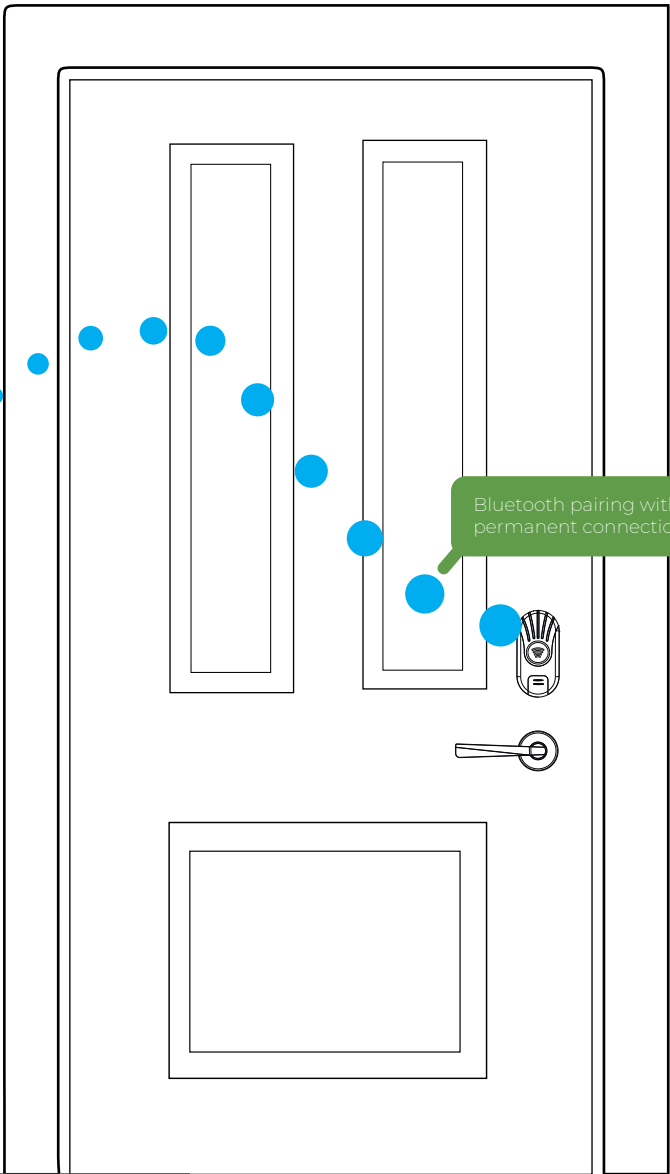

Although commonly attributed as old tech - Keypad entry is a unique method of access control; no keycard or fob to collect and no smartphone app to download.

What is Z-Wave?

Z-Wave is a wireless communications protocol used commonly for home automation. It is a mesh network using low-energy radiowaves (800 - 900Mhz) to communicate from appliance to appliance, allowing for wireless control of residential products and other devices, such as lighting, door locks, thermostats & leak detection sensors. Z-Wave devices can be controlled via the Internet from a smart phone, tablet, or computer, and also locally through a voice assistant, key card or wall-mounted control panel with a Z-Wave gateway or central control device serving as both the hub controller and portal. Z-Wave provides the platform for a synergy between different manufacturers of different appliances to communicate under a single protocol.

TLJ Identity

TLJ-INV-ZWV-L – Invisible, Zwave, Left hand
TLJ-INV-ZWV-R – Invisible, Zwave, Right hand

Invisible by TLJ

Remote or local management by administrator

Zwave connection to Hub & Cloud server

Credential options to operate the door lock

Bluetooth pairing with permanent connection

Logic