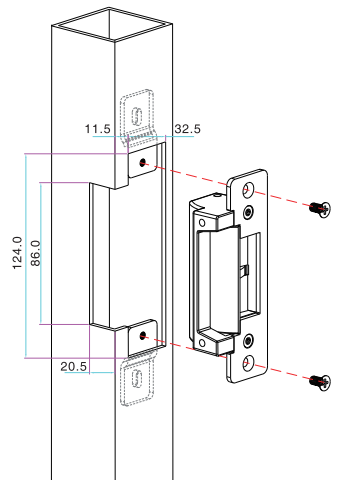

TLJ access
control

Part of the **TLJ** Group

TLJ Electronic Strike

SPECIFICATION

Face Plate: 124Lx43Wx35H(mm)

Voltage: 12VDC

Current: 220mA

**Feature: Fail Secure(NO)
Fail-safe(NC)**

Red: +

Black: -

White: COM

Green: NO

Yellow : NC

Weight : 0.38kg

TLJ Access Control

68/78 Leads Road, Hull, East Yorkshire, HU7 0BY, UK