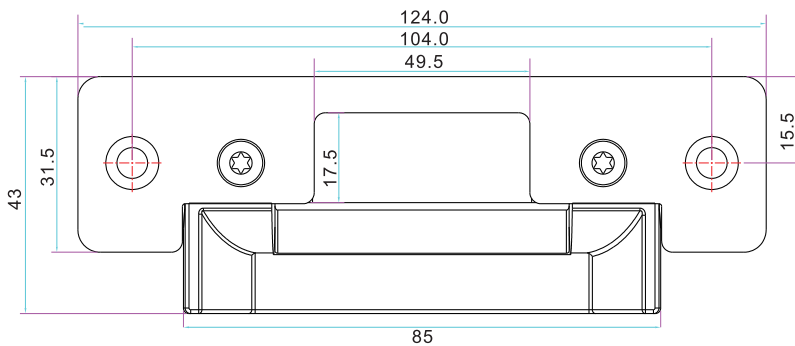

TLJ access
control

Part of the **TLJ** Group

TLJ Electronic Strike

SPECIFICATION

Face Plate: 124Lx43Wx35H(mm)

Voltage: 12VDC

Current: 220mA

**Feature: Fail Secure(NO)
Fail-safe(NC)**

Red: +

Black: -

White: COM

Green: NO

Yellow : NC

Weight : 0.38kg

TLJ Access Control

68/78 Leads Road, Hull, East Yorkshire, HU7 0BY, UK