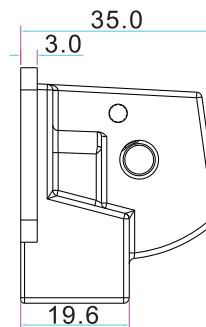

TLJ access
control

Part of the **TLJ** Group

TLJ Electronic Strike

SPECIFICATION

Face Plate: 124Lx43Wx35H(mm)

Voltage: 12VDC

Current: 220mA

**Feature: Fail Secure(NO)
Fail-safe(NC)**

Red: +

Black: -

White: COM

Green: NO

Yellow : NC

Weight : 0.38kg

TLJ Access Control

68/78 Leads Road, Hull, East Yorkshire, HU7 0BY, UK